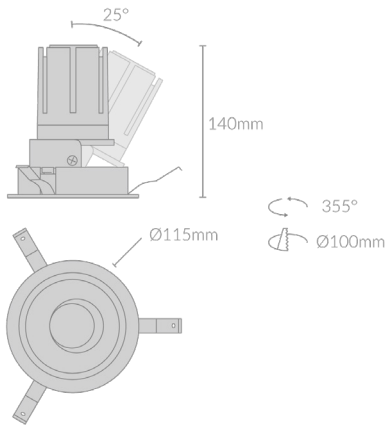

MODO ANTI-GLARE TILT R115

Specifications

Mounting	Recessed Mounting	Lifetime	50,000 hours
Wattage	24W	Adjustability	
Dimensions	(D) Ø115mm x (H) 64mm Cut Out - Ø100mm	Control Gear	TRIAC, DALI
Finish	Black/White	Warranty	5 years
Inner Trim Finish	Anthracite/Matte Silver/Matte White/Chrome/ Matte Black/Matte Gold/Custom		
CCT	2700K/3000K/3500K/4000K		
Beam Angle	15°/24°/38°		
Material	Aluminum		
Driver	Remote		
IP Rating	IP20		
UGR	<19		
Luminous Flux	2040lm		
CRI	>90		
Accessories	Honeycomb Lens, Soft Lens		
Colour Deviation	<2 SDCM		

Product Accessories

Honeycomb Lens (HL)

Soft Lens (SL)

Product Code

Example: MODO.AGTR115.24.BLK.ATH.27.15.TR.HL

Product	Wattage	Finish	Inner Trim	CCT	Beam Angle	Control Gear	Accessories
MODO.AGTR115	24(W)	BLK (Black) WHT (White)	ATH (Titanium) MSV (Matte Silver) MWH (Matte White) CHM (Chrome) MBK (Matte Black) MGD (Matte Gold) CTM (Custom)	27 (00K) 30 (00K) 35 (00K) 40 (00K)	15 (°) 24 (°) 38 (°)	TR (TRIAC) DL (DALI)	HL (Honeycomb Lens) SL (Soft Lens)