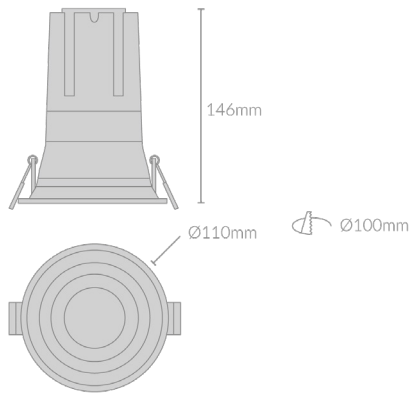

MODO DEEP RECESSED 110

Specifications

Mounting	Recessed Mounting
Wattage	24W
Dimensions	(D) Ø110mm x (H) 70mm Cut Out - Ø100mm
Finish	Black/White
Inner Trim Finish	N/A
CCT	2700K/3000K/3500K/4000K
Beam Angle	15°/24°/38°/55°
Material	Aluminum
Driver	Remote
IP Rating	IP20
UGR	<19
Luminous Flux	2040lm
CRI	>90
Accessories	Honeycomb Lens, Soft Lens
Colour Deviation	<2 SDCM
Lifetime	50,000 hours

Adjustability	
Control Gear	TRIAC, DALI
Warranty	5 years

Product Accessories

Honeycomb Lens (HL)

Soft Lens (SL)

Product Code

Example - MODO.DR110.24.BLK.27.15.TR.HL

Product Name	Wattage	Finish	CCT	Beam Angle	Control Gear	Accessories
MODO.DR110	24 (W)	BLK (Black) WHT (White)	27 (00K) 30 (00K) 35 (00K) 40 (00K)	15 (°) 24 (°) 38 (°) 55 (°)	TR (TRIAC) DL (DALI)	HL (Honeycomb Lens) SL (Soft Lens)