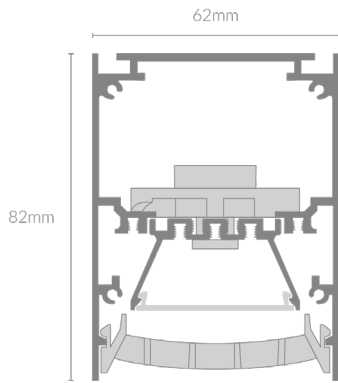

FĒYZ HONEYCOMB 6282

Specifications

Mounting	Surface Mounted/Suspension Mounted
Wattage	15W/22W/30W/38W/45W/52W/60W
Dimensions	(W) 62mm x (H) 82mm
Length	576/856/1136/1416/1696/1976/2256mm
Finish	Black/White
CCT	3000K/4000K
Beam Angle	72°
Material	Aluminum
Diffuser	Black Honeycomb/White Honeycomb
IP Rating	IP40
UGR	<19
Luminous Flux	70lm/W
CRI	<82/>90
Accessories	Canopy Kit, Surface Mount Clip, Suspension Kit, Straight Connector, 90° Connector
Lifetime	50000 hours
Control Gear	Non-Dimmable/1-10V/DALI