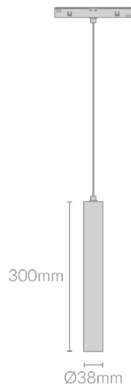

# LOOR PENDANT 38

## Specifications

Mounting	Track Mounted
Wattage	7W
Voltage	48V
Dimensions	(D) Ø38mm x (L) 300mm Overall Length - (L) 1200mm
Finish	Black/White
Inner Trim Finish	Black/Gold
CCT	2700K/3000K/3500K/4000K
Beam Angle	38°
Driver	Remote
IP Rating	IP20
Luminous Flux	469lm
CRI	>90
Control Gear	1-10V Dimming/DALI
Warranty	5 years

# Product Code

Example - LOOR.P38.7.BLK.BLK.27.38.1-10V

Product Name	Wattage	Finish	Inner Trim	CCT	Beam Angle	Control Gear
LOOR.P38	7(W)	BLK (Black) WHT (White)	BLK (Black) GLD (Gold)	27 (00K) 30 (00K) 35 (00K) 40 (00K)	38(°)	1-10V (Dimming) DA (DALI)