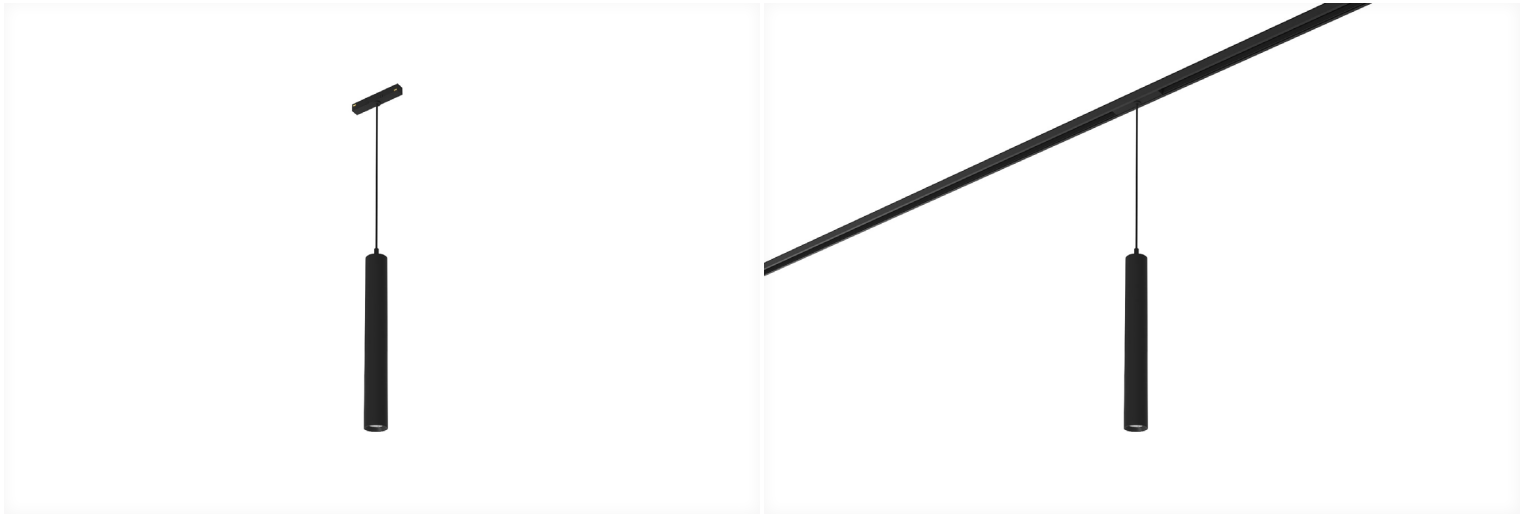

# LOOR PENDANT 38

## Specifications

Mounting	Track Mounted
Wattage	7W
Voltage	48V
Dimensions	(D) Ø38mm x (L) 300mm Overall Length - (L) 1200mm
Finish	Black/White
Inner Trim Finish	Black/Gold
CCT	2700K/3000K/3500K/4000K
Beam Angle	38°
Driver	Remote
IP Rating	IP20
Luminous Flux	469lm
CRI	>90
Control Gear	1-10V Dimming/DALI
Warranty	5 years

# Product Code

Example - LOOR.P38.7.BLK.BLK.27.38.1-10V

Product Name	Wattage	Finish	Inner Trim	CCT	Beam Angle	Control Gear
LOOR.P38	7(W)	BLK (Black) WHT (White)	BLK (Black) GLD (Gold)	27 (00K) 30 (00K) 35 (00K) 40 (00K)	38(°)	1-10V (Dimming) DA (DALI)