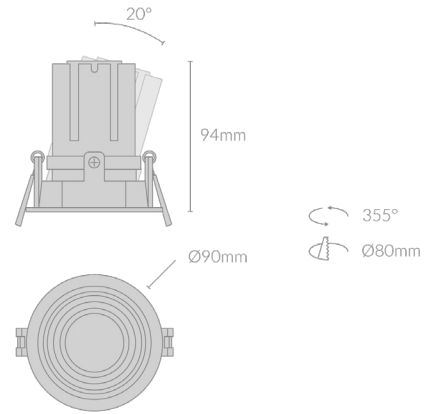

MODO SPOT LIGHT ONE R90

Specifications

Mounting	Recessed Mounting
Wattage	9W, 15W
Voltage	240V
Dimensions	(D) Ø90mm x (H) 71/94mm Cut Out - Ø80mm
Finish	Black/White
Inner Trim Finish	
CCT	2700K/3000K/3500K/4000K
Beam Angle	15°/24°/38°/55°
Material	Aluminum
Driver	Remote
IP Rating	IP20
UGR	<19
Luminous Flux	765/1275lm
CRI	>92+
Accessories	
Colour Deviation	<2 SDCM

Lifetime	50,000 hours
Adjustability	
Control Gear	TRIAC, DALI
Warranty	5 years

Product Code

EXAMPLE: MODO.SLOR090.9.BLK.27.15.TRIAC

Product	Wattage	Finish	CCT	Beam Angle	Control Gear
MODO.SLOR090	9(W) 15(W)	BLK (Black) WHT (White)	27 (00K) 30 (00K) 35 (00K) 40 (00K)	15 (°) 24 (°) 38 (°) 55 (°)	TRIAC (TRIAC) DALI (DALI)