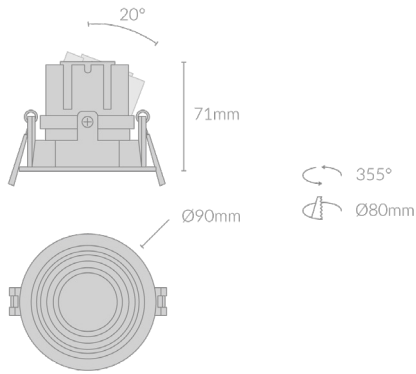

MODO SPOT LIGHT ONE R90

Specifications

Mounting	Recessed Mounting
Wattage	9W, 15W
Voltage	240V
Dimensions	(D) Ø90mm x (H) 71/94mm Cut Out - Ø80mm
Finish	Black/White
Inner Trim Finish	
CCT	2700K/3000K/3500K/4000K
Beam Angle	15°/24°/38°/55°
Material	Aluminum
Driver	Remote
IP Rating	IP20
UGR	<19
Luminous Flux	765/1275lm
CRI	>92+
Accessories	
Colour Deviation	<2 SDCM

Lifetime	50,000 hours
Adjustability	
Control Gear	TRIAC, DALI
Warranty	5 years

Product Code

EXAMPLE: MODO.SLOR090.9.BLK.27.15.TRIAC

Product	Wattage	Finish	CCT	Beam Angle	Control Gear
MODO.SLOR090	9(W) 15(W)	BLK (Black) WHT (White)	27 (00K) 30 (00K) 35 (00K) 40 (00K)	15 (°) 24 (°) 38 (°) 55 (°)	TRIAC (TRIAC) DALI (DALI)