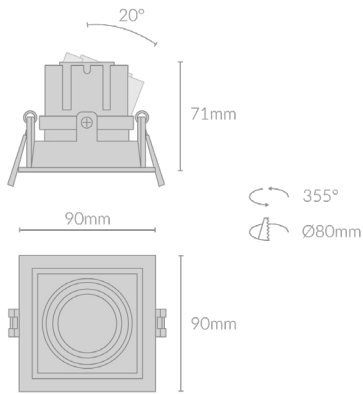

MODO SPOT LIGHT ONE S90

Specifications

Mounting	Recessed Mounting
Wattage	9W, 15W
Voltage	240V
Dimensions	(L) 90mm x (W) 90mm x (H) 71/94mm Cut Out - 80 x 80mm
Finish	Black/White
Inner Trim Finish	
CCT	2700K/3000K/3500K/4000K
Beam Angle	15°/24°/38°/55°
Material	Aluminum
Driver	Remote
IP Rating	IP20
UGR	<19
Luminous Flux	765/1275lm
CRI	>92+
Accessories	
Colour Deviation	<2 SDCM

Lifetime	50,000 hours
Adjustability	
Control Gear	TRIAC, DALI
Warranty	5 years

Product Code

EXAMPLE: MODO.SLOS090.24.BLK.27.15.TRIAC

Product	Wattage	Finish	CCT	Beam Angle	Control Gear
MODO.SLOS090	9(W) 15(W)	BLK (Black) WHT (White)	27 (00K) 30 (00K) 35 (00K) 40 (00K)	15 (°) 24 (°) 38 (°) 55 (°)	TRIAC (TRIAC) DALI (DALI)