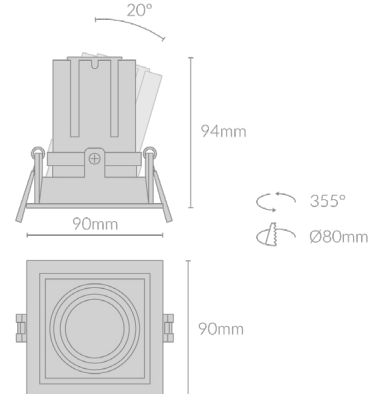

MODO SPOT LIGHT ONE S90

Specifications

Mounting	Recessed Mounting
Wattage	9W, 15W
Voltage	240V
Dimensions	(L) 90mm x (W) 90mm x (H) 71/94mm Cut Out - 80 x 80mm
Finish	Black/White
Inner Trim Finish	
CCT	2700K/3000K/3500K/4000K
Beam Angle	15°/24°/38°/55°
Material	Aluminum
Driver	Remote
IP Rating	IP20
UGR	<19
Luminous Flux	765/1275lm
CRI	>92+
Accessories	
Colour Deviation	<2 SDCM

Lifetime	50,000 hours
Adjustability	
Control Gear	TRIAC, DALI
Warranty	5 years

Product Code

EXAMPLE: MODO.SLOS090.24.BLK.27.15.TRIAC

Product	Wattage	Finish	CCT	Beam Angle	Control Gear
MODO.SLOS090	9(W) 15(W)	BLK (Black) WHT (White)	27 (00K) 30 (00K) 35 (00K) 40 (00K)	15 (°) 24 (°) 38 (°) 55 (°)	TRIAC (TRIAC) DALI (DALI)